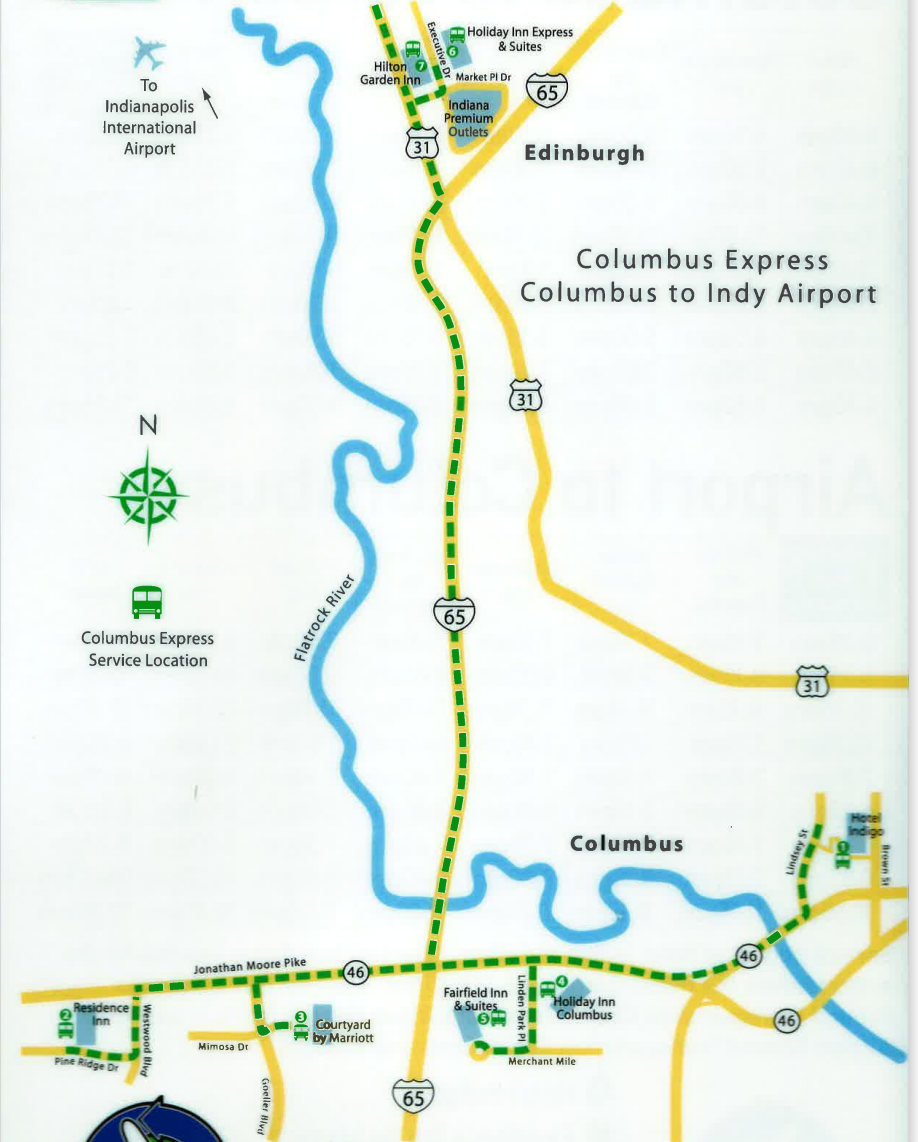

Airport to Columbus

Departing From Airport	Holiday Inn Express	Hilton Garden Inn	Residence Inn	Courtyard by Marriott	Holiday Inn	Fairfield Inn	Hotel Indigo
6:35am	7:15am	7:18am	7:30am	7:40am	7:50am	8:00am	8:20am
8:35am	9:15am	9:18am	9:30am	9:40am	9:50am	10:00am	10:20am
10:35am	11:15am	11:18am	11:30pm	11:40pm	11:50pm	12:00pm	12:20pm
12:35pm	1:15pm	1:18pm	1:30pm	1:40pm	1:50pm	2:00pm	2:20pm
2:35pm	3:15pm	3:18pm	3:30pm	3:40pm	3:50pm	4:00pm	4:20pm
4:35pm	5:15pm	5:18pm	5:30pm	5:40pm	5:50pm	6:00pm	6:20pm
6:35pm	7:15pm	7:18pm	7:30pm	7:40pm	7:50pm	8:00pm	8:20pm
8:35pm	9:15pm	9:18pm	9:30pm	9:40pm	9:50pm	10:00pm	10:20pm
10:35pm	11:15pm	11:18pm	11:30pm	11:40pm	11:50pm	12:00am	12:20am

Service begins at Hotel Indigo at 4:40am. The last bus that is headed for the airport leaves the Hilton Garden Inn at 9:35pm. The first bus leaves the airport Ground Transportation Center Zone 3 at 6:35am and the last bus leaves the Airport Ground Transportation Center Zone 3 at 10:35pm.

Columbus Express

- 1 Hotel Indigo
- 2 Residence Inn by Marriott
- 3 Courtyard By Marriott Columbus Tipton Lak
- 4 Holiday Inn Columbus
- 5 Fairfield Inn & Suites by Marriott
- 6 Holiday Inn Express Edinburgh
- 7 Hilton Garden Inn Edinburgh/Columbus

Columbus Express

- 1 Hotel Indigo
- 2 Residence Inn by Marriott
- 3 Courtyard By Marriott Columbus Tipton Lakes
- 4 Holiday Inn Columbus
- 5 Fairfield Inn & Suites by Marriott
- 6 Holiday Inn Express Edinburgh
- 7 Hilton Garden Inn Edinburgh/Columbus