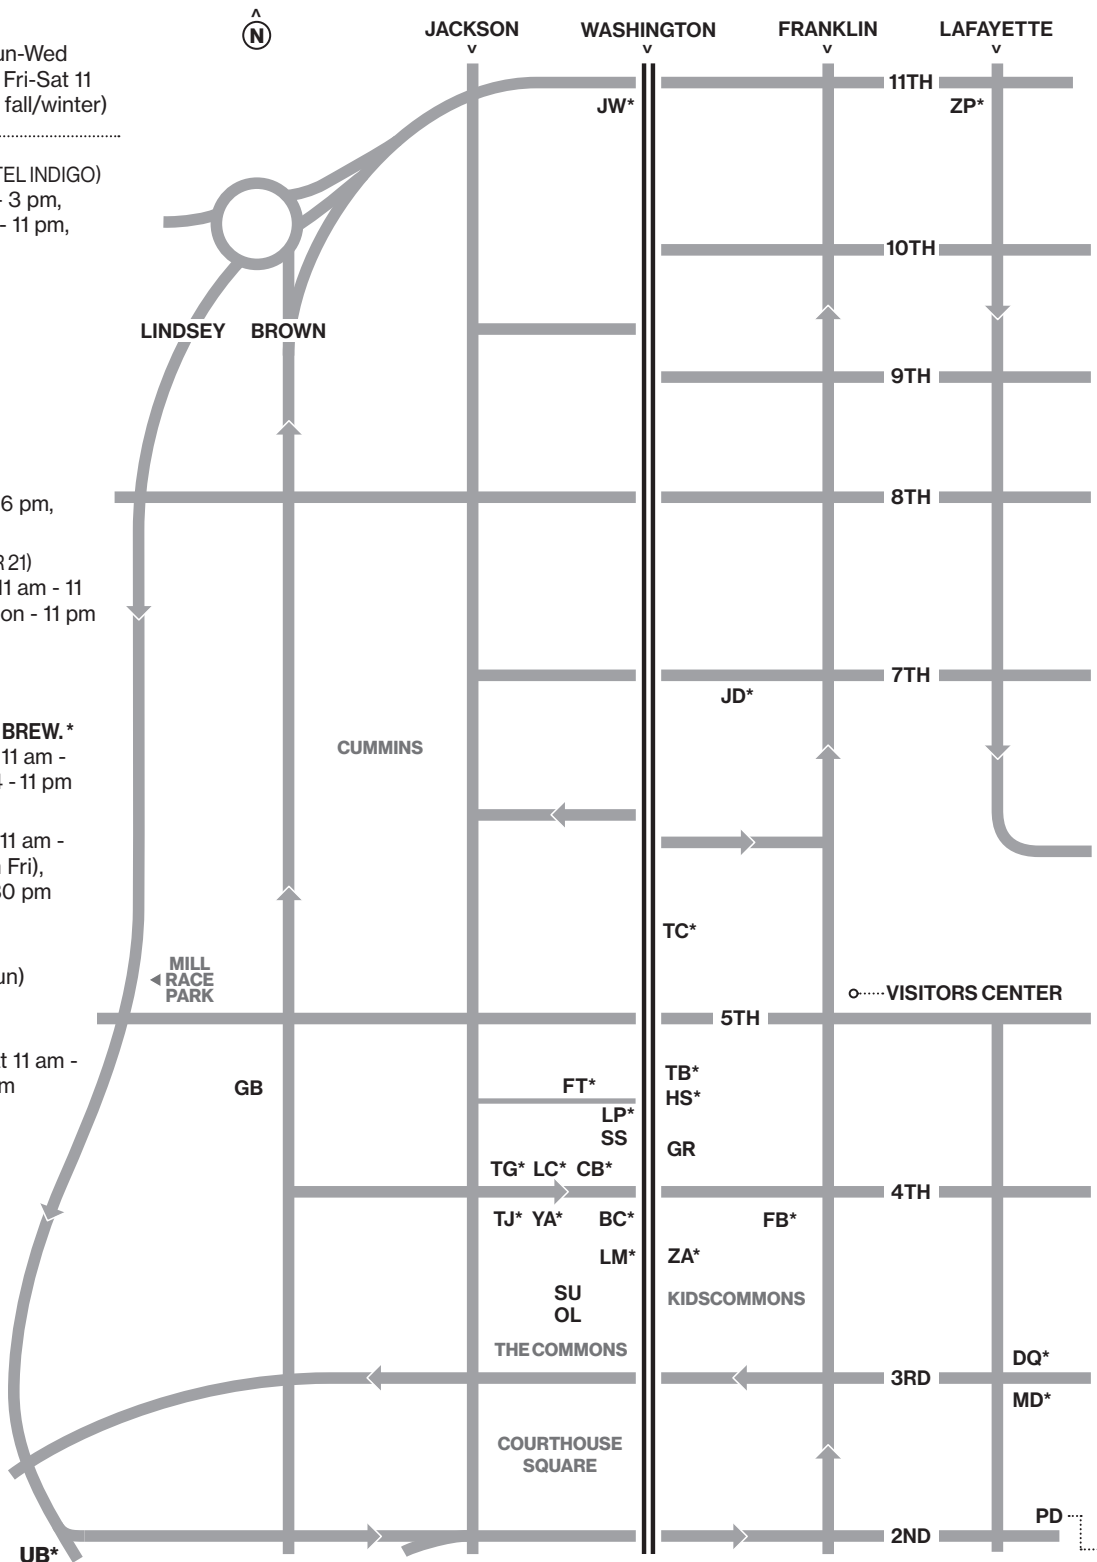

GB GALLERY BAR AND BISTRO * (HOTEL INDIGO)
424 Washington, Mon-Fri 11 am - 3 pm,
Thu 11 am - 10 pm, Fri-Sat 11 am - 11 pm,
Sun 7 am - 11 pm

FT FRESH TAKE KITCHEN *
412 Washington
Mon-Fri 11 am - 3 pm

LP LA PETIT CARAIBES *
412 Washington, 657-7215
Mon-Fri 11 am - 2 pm

SS THE SAVORY SWINE
410 Washington, 657-7752,
Mon-Fri 8 am - 7 pm, Sat 8 am - 6 pm,
Sun 11 am - 5 pm

TG THE GARAGE PUB & GRILL * (OVER 21)
308 4th St, 418-8918, Mon-Thu 11 am - 11
pm, Fri-Sat 11 am - midn., Sun noon - 11 pm

LC LUCABE COFFEE CO. *
310 4th St, Mon-Fri 7 am - 5 pm,
Sat 8 am - 5 pm (closed Sun)

CB COLUMBUS BAR / POWERHOUSE BREW. *
322 4th St, 375-8800, Mon-Thu 11 am -
11 pm, Fri-Sat 11 am - 1 am, Sun 4 - 11 pm

TJ TAKU JAPANESE STEAKHOUSE *
305 4th St, 799-7956, Mon-Thu 11 am -
2:30 pm and 4:30 - 10 pm (11 pm Fri),
Sat 11 am - 11 pm, Sun noon - 9:30 pm

YA YATS *
325 4th St, 372-1533
Mon-Sat 11 am - 9 pm (closed Sun)

BC BUCCE TO'S PIZZA AND PASTA *
318 Washington, 348-7600
Mon-Thu 11 am - 9:30 pm, Fri-Sat 11 am -
10:30 pm, Sun 11:00 am - 9:30 pm

LM LUCIANA'S MEXICAN *
310 Washington, 657-3622
Sun-Thu 11 am - 10 pm,
Sat-Sun 11 am - 11 pm

SU SUBWAY
300 Washington, 669-7929
Mon-Fri 7 am - 8 pm, Sat 8 am -
9 pm, Sun 11 am - 5 pm

OL ORANGE LEAF
300 Washington, 657-3622,
Mon-Thu 7 am - 9 pm,
Fri-Sat 7 am - 10 pm,
Sun 11 am - 8 pm

UB UPLAND BREWING CO.
COLUMBUS PUMPHOUSE *
148 Lindsey St, 799-3587
Mon-Thu 11 am - 12 am